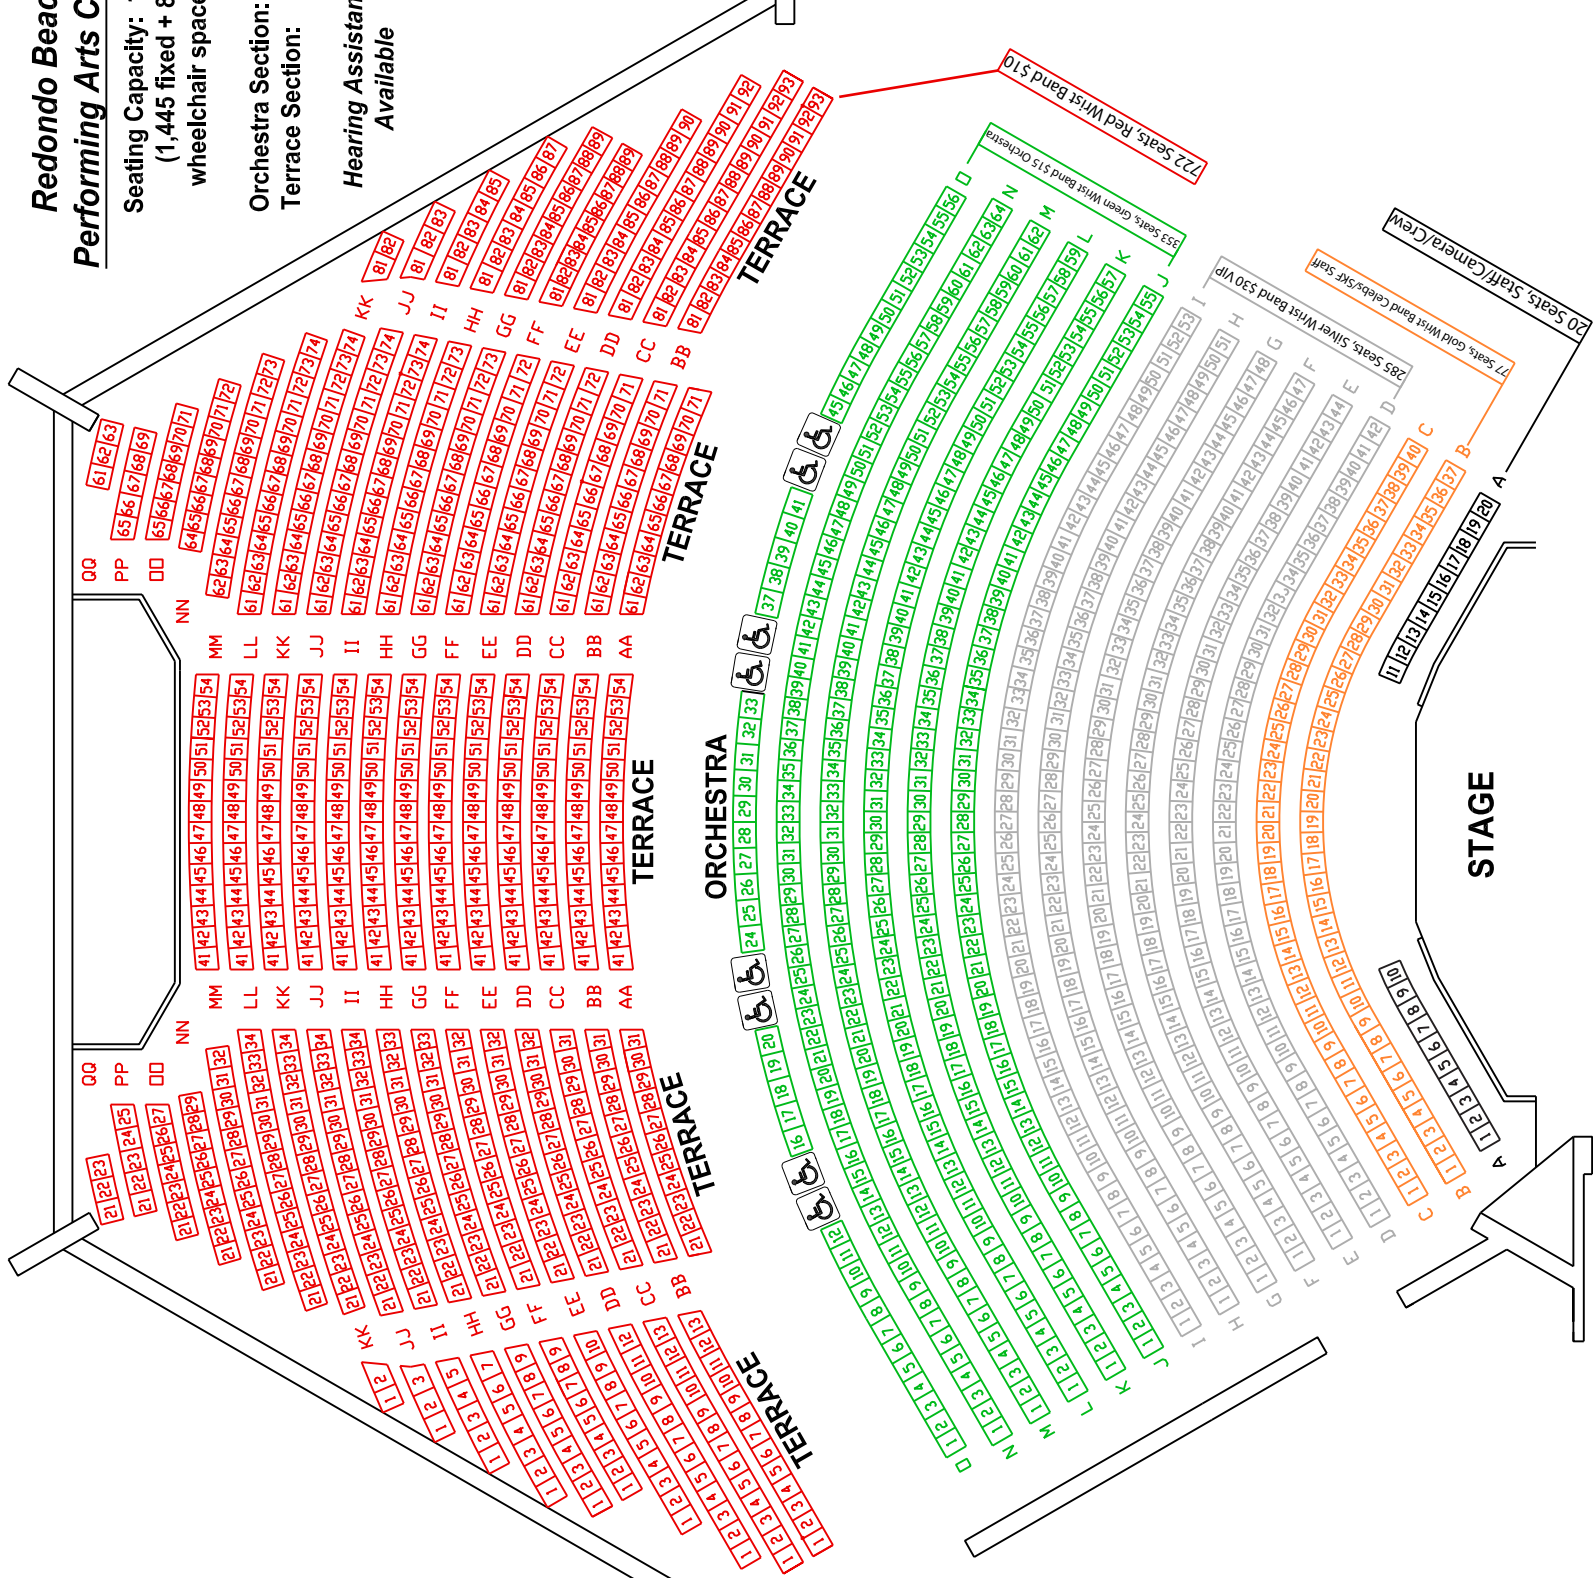

# Redondo Beach Performing Arts Center

Seating Capacity:  
(1,445 fixed + 800  
wheelchair spaces)

Orchestra Section:  
Terrace Section:

Hearing Assistance  
Available

## LEGEND

- STAFF/CAMERA/CREW
- CELEBRITY/SKF/STAFF
- VIP - \$30 - SILVER WRIST BAND
- ORCHESTRA - \$15 - GREEN WRIST BAND
- TERRACE - \$10 - RED WRIST BAND